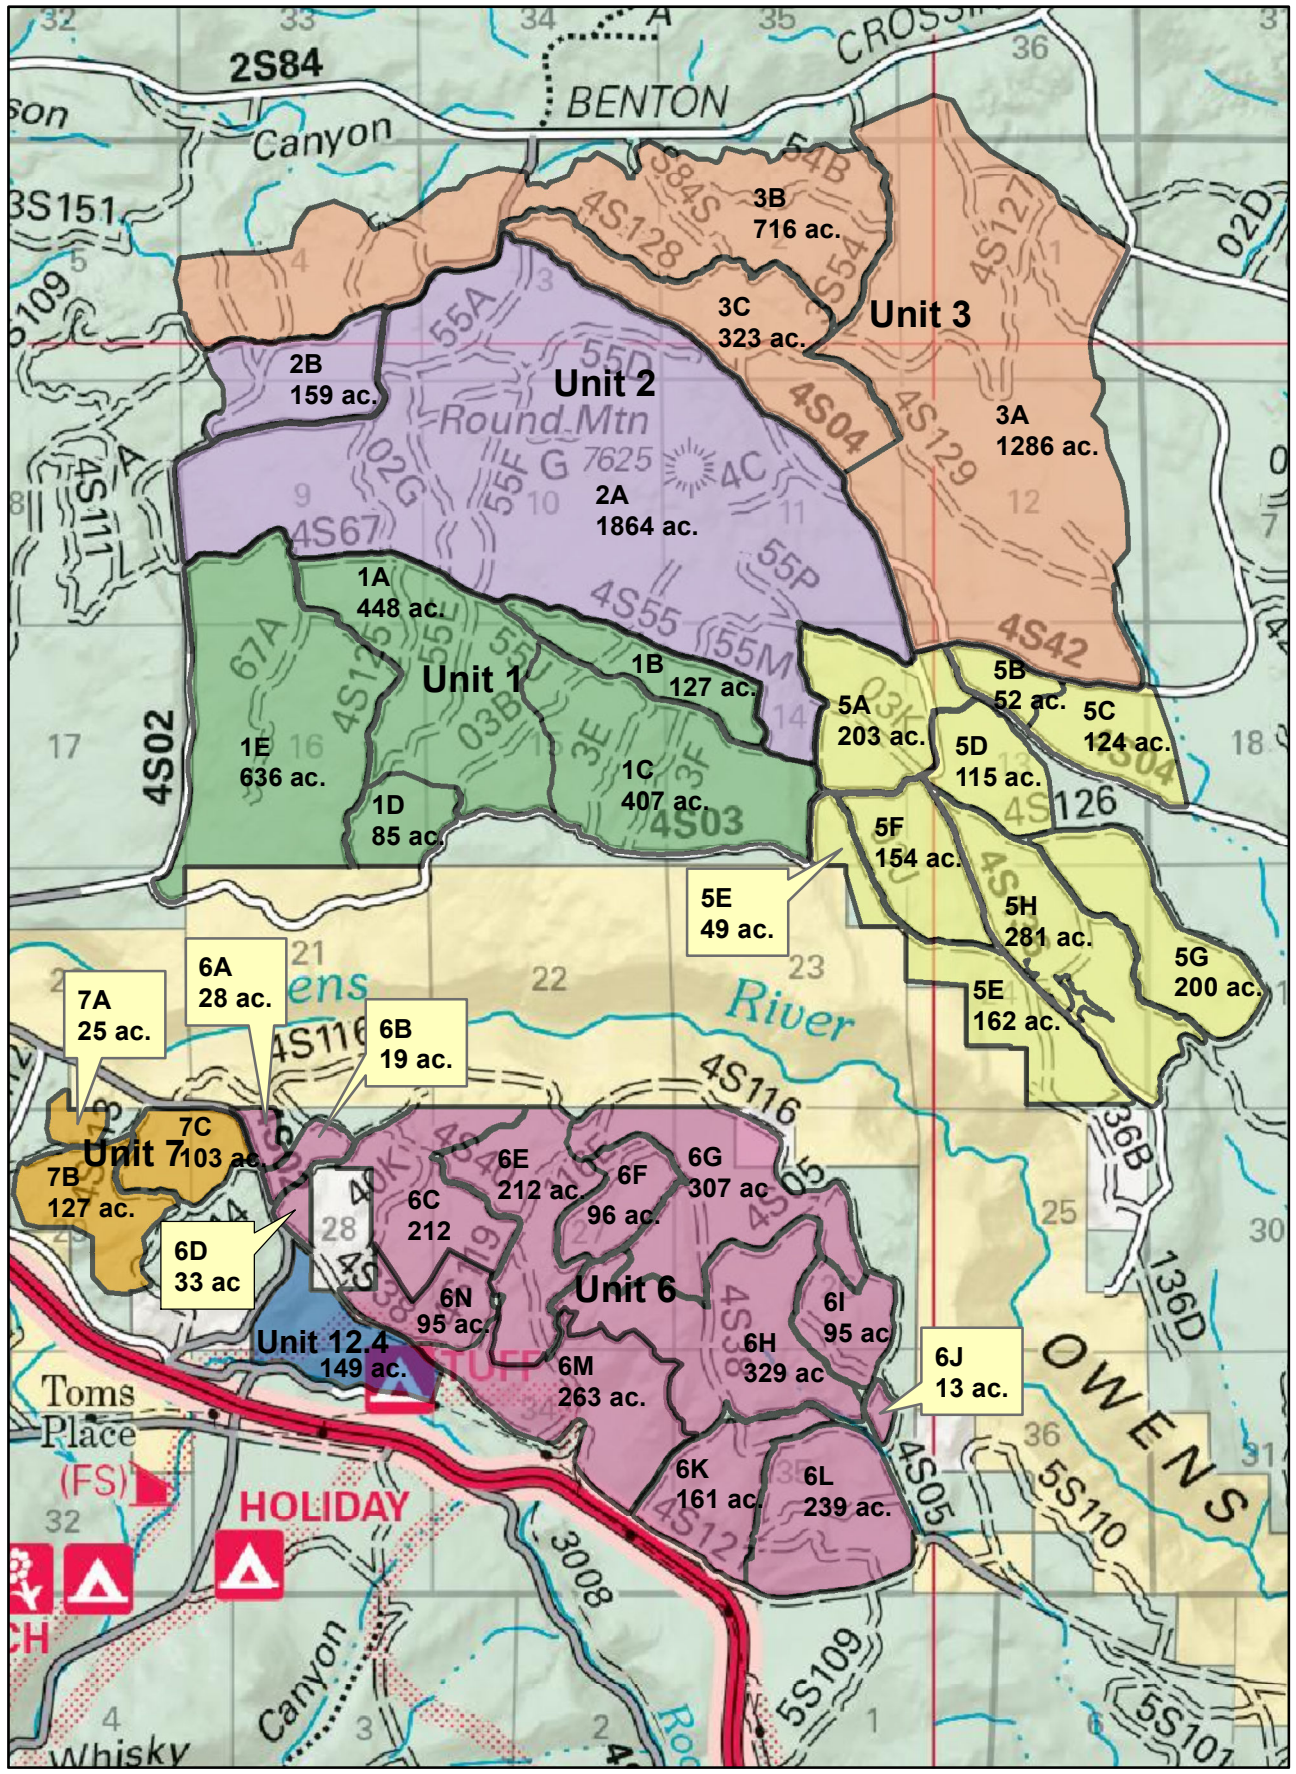

Casa Diablo Prescribed Burn Units - 9,361 acres

0 0.5 1 2 Miles